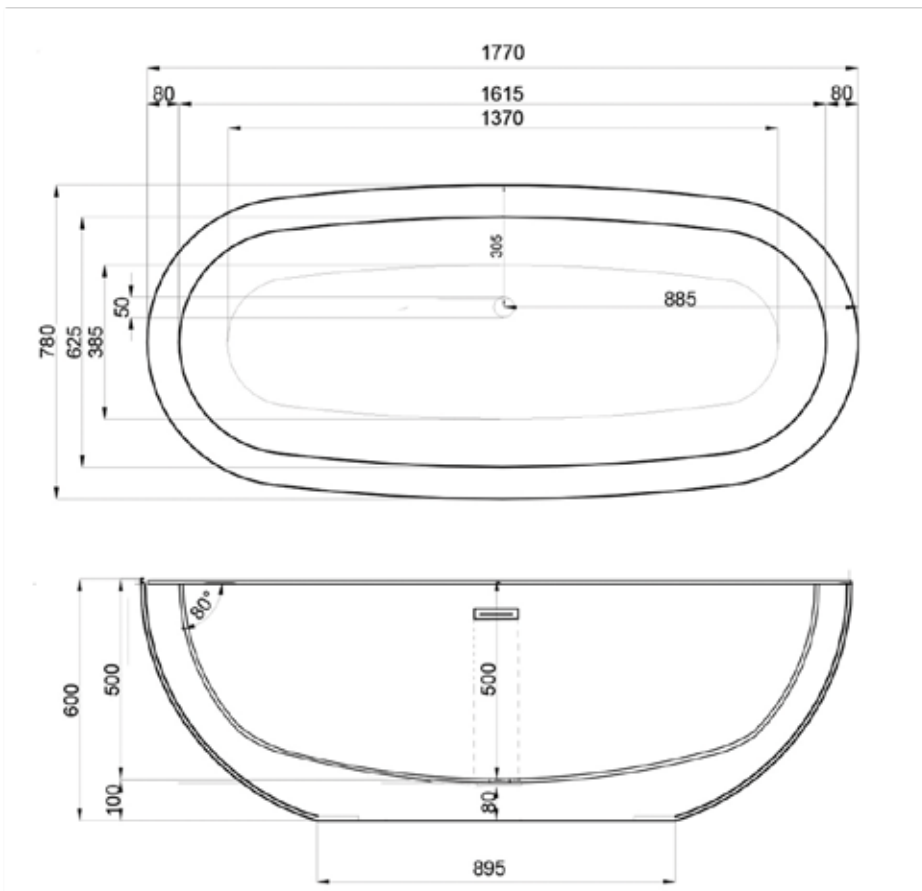

JEE-O by DADO maya bath specifications

Article code:	SBM008	Dimension package:	L 1860 x W 840 x H 660 mm L 73.2 x W 33.0 x H 26.0"
Material:	DADOquartz - Scratch & abrasion resistant	Package weight:	50kg /110lb
Color:	Pearl white matt finish	UV stability:	6 / BSEN438
Waste diameter:	50mm	25 year warranty	
Dimensions:	L 1770 x W 780 x H 600 mm L 69.7 x W 30.7 x H 23.6"	HS code:	69109000
Bathtub rim:	80mm /3.1"		
Net weight:	90kg /198lb		
Water capacity:	210L /55.5gal		

Note: cast products are subject to size variation of +/- 5 %