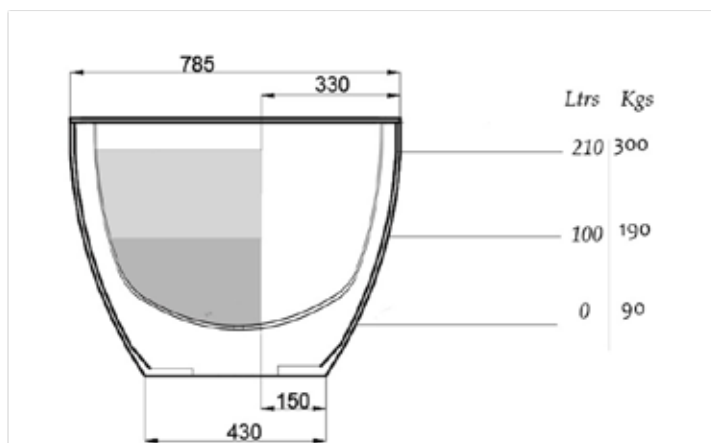

JEE-O by DADO maya bath specifications

Article code:	SBM008	Dimension package:	L 1860 x W 840 x H 660 mm L 73.2 x W 33.0 x H 26.0"
Material:	DADOquartz - Scratch & abrasion resistant	Package weight:	50kg /110lb
Color:	Pearl white matt finish	UV stability:	6 / BSEN438
Waste diameter:	50mm	25 year warranty	
Dimensions:	L 1770 x W 780 x H 600 mm L 69.7 x W 30.7 x H 23.6"	HS code:	69109000
Bathtub rim:	80mm /3.1"		
Net weight:	90kg /198lb		
Water capacity:	210L /55.5gal		

Note: cast products are subject to size variation of +/- 5 %