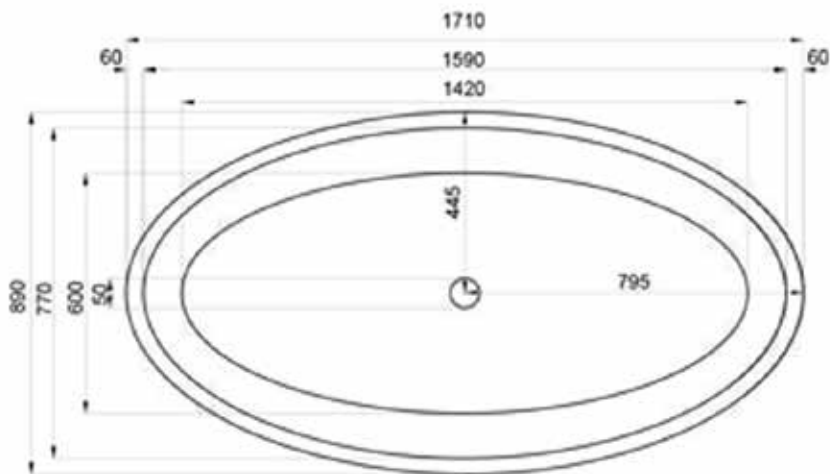

# JEE-O by DADO maya bath specifications

Article code:	<b>SBM040</b>	Dimension package:	L 1790 x W 930 x H 690 mm L 70.5 x W 36.6 x H 27.2"
Material:	DADOquartz - Scratch & abrasion resistant	Package weight:	50kg /110lb
Color:	Pearl white matt finish	UV stability:	6 / BSEN438
Waste diameter:	50mm	25 year warranty	
Dimensions:	L 1710 x W 890 x H 570 mm L 67.3 x W 35.0 x H 22.4"	HS code:	69109000
Bathtub rim:	60mm /2.4"		
Net weight:	100kg /220lb		
Water capacity:	195L /51.5gal		

Note: cast products are subject to size variation of +/- 5 %