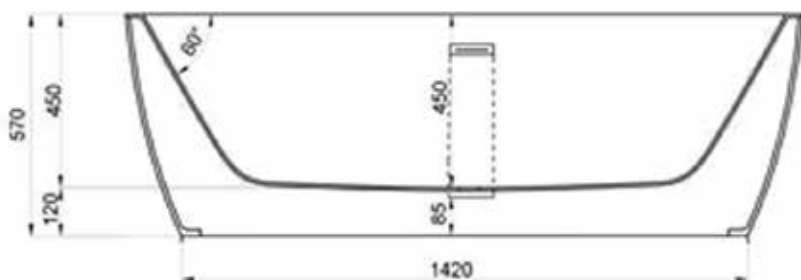

# JEE-O by DADO maya bath specifications

Article code:	<b>SBM040</b>	Dimension package:	L 1790 x W 930 x H 690 mm L 70.5 x W 36.6 x H 27.2"
Material:	DADOquartz - Scratch & abrasion resistant	Package weight:	50kg /110lb
Color:	Pearl white matt finish	UV stability:	6 / BSEN438
Waste diameter:	50mm	25 year warranty	
Dimensions:	L 1710 x W 890 x H 570 mm L 67.3 x W 35.0 x H 22.4"	HS code:	69109000
Bathtub rim:	60mm /2.4"		
Net weight:	100kg /220lb		
Water capacity:	195L /51.5gal		

Note: cast products are subject to size variation of +/- 5 %