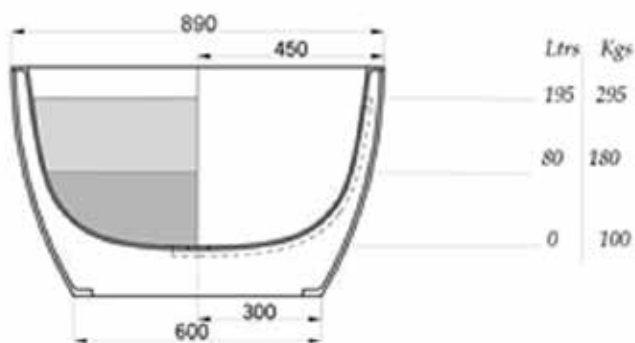

# JEE-O by DADO maya bath specifications

Article code:	<b>SBM040</b>	Dimension package:	L 1790 x W 930 x H 690 mm L 70.5 x W 36.6 x H 27.2"
Material:	DADOquartz - Scratch & abrasion resistant	Package weight:	50kg /110lb
Color:	Pearl white matt finish	UV stability:	6 / BSEN438
Waste diameter:	50mm	25 year warranty	
Dimensions:	L 1710 x W 890 x H 570 mm L 67.3 x W 35.0 x H 22.4"	HS code:	69109000
Bathtub rim:	60mm /2.4"		
Net weight:	100kg /220lb		
Water capacity:	195L /51.5gal		

Note: cast products are subject to size variation of +/- 5 %