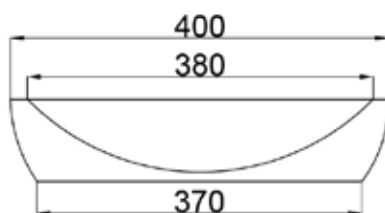

JEE-O by DADO maya basin specifications

Article code: **SWMBAS48**
Topmounted or underslung

Material: DADOquartz - Scratch & abrasion resistant

Color: Pearl white matt finish

Waste diameter: 40mm

Dimensions: L 700 x W 400 x H 90 mm
L 27.6 x W 15.7 x H 3.5"

Basin rim: 9-10mm / 0.3-0.4"

Net weight: 10kg / 22.0lb

Dimension package: L 750 x W 450 x H 130 mm
L 29.5 x W 17.7 x H 5.1"

Package weight: 5kg / 11.0lb

UV stability: 6 / BSEN438
25 year warranty

HS code: 69109000

Note: cast products are subject to size variation of +/- 5 %