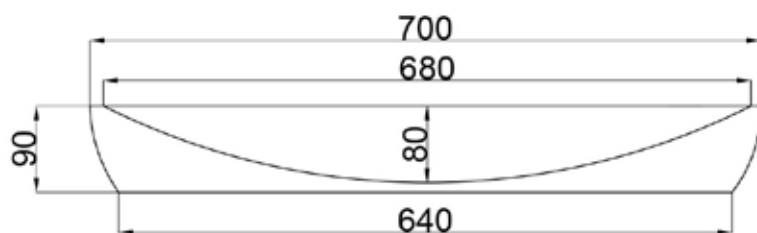

JEE-O by DADO maya basin specifications

Article code: **SWMBAS48**
Topmounted or underslung

Material: DADOquartz - Scratch & abrasion resistant

Color: Pearl white matt finish

Waste diameter: 40mm

Dimensions: L 700 x W 400 x H 90 mm
L 27.6 x W 15.7 x H 3.5"

Basin rim: 9-10mm / 0.3-0.4"

Net weight: 10kg / 22.0lb

Dimension package: L 750 x W 450 x H 130 mm
L 29.5 x W 17.7 x H 5.1"

Package weight: 5kg / 11.0lb

UV stability: 6 / BSEN438
25 year warranty

HS code: 69109000

Note: cast products are subject to size variation of +/- 5 %