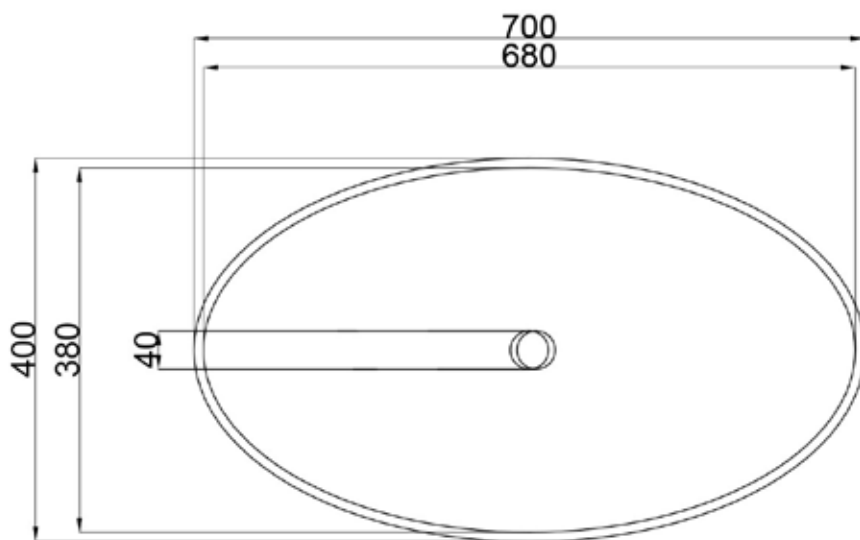

JEE-O by DADO maya basin specifications

Article code: **SWMBAS48**
Topmounted or underslung

Material: DADOquartz - Scratch & abrasion resistant

Color: Pearl white matt finish

Waste diameter: 40mm

Dimensions: L 700 x W 400 x H 90 mm
L 27.6 x W 15.7 x H 3.5"

Basin rim: 9-10mm / 0.3-0.4"

Net weight: 10kg / 22.0lb

Dimension package: L 750 x W 450 x H 130 mm
L 29.5 x W 17.7 x H 5.1"

Package weight: 5kg / 11.0lb

UV stability: 6 / BSEN438
25 year warranty

HS code: 69109000

Note: cast products are subject to size variation of +/- 5 %