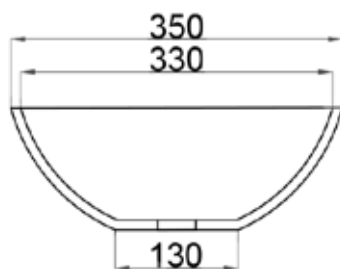

JEE-O by DADO london basin specifications

Article code: **SWMBAS63**
Topmounted or underslung

Material: DADOquartz - Scratch & abrasion resistant

Color: Pearl white matt finish

Waste diameter: 40mm

Dimensions: L 550 x W 350 x H 125 mm
L 21.7 x W 13.8 x H 4.9"

Basin rim: 8-10mm /0.3-0.4"

Net weight: 8kg /17.6lb

Dimension package: L 600 x W 400 x H 140 mm
L 23.6 x W 15.7 x H 5.5"

Package weight: 0,3kg /0.66lb

UV stability: 6 / BSEN438

25 year warranty

HS code: 69109000

Note: cast products are subject to size variation of +/- 5 %