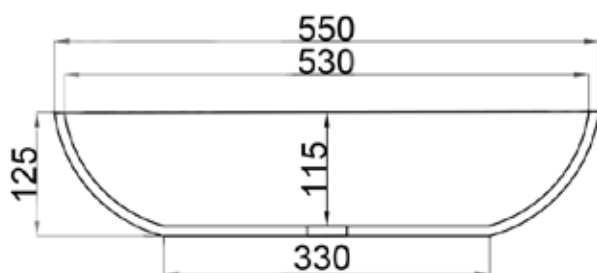

JEE-O by DADO london basin specifications

Article code: **SWMBAS63**
Topmounted or underslung

Material: DADOquartz - Scratch & abrasion resistant

Color: Pearl white matt finish

Waste diameter: 40mm

Dimensions: L 550 x W 350 x H 125 mm
L 21.7 x W 13.8 x H 4.9"

Basin rim: 8-10mm /0.3-0.4"

Net weight: 8kg /17.6lb

Dimension package: L 600 x W 400 x H 140 mm
L 23.6 x W 15.7 x H 5.5"

Package weight: 0,3kg /0.66lb

UV stability: 6 / BSEN438

25 year warranty

HS code: 69109000

Note: cast products are subject to size variation of +/- 5 %