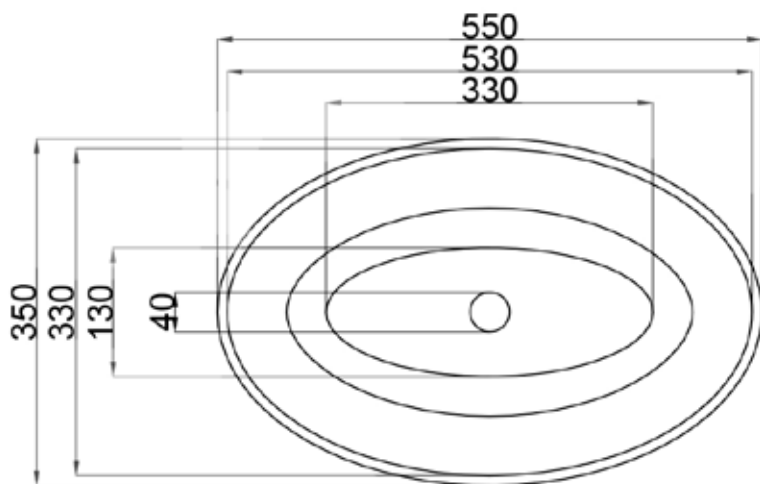

JEE-O by DADO london basin specifications

Article code: **SWMBAS63**
Topmounted or underslung

Material: DADOquartz - Scratch & abrasion resistant

Color: Pearl white matt finish

Waste diameter: 40mm

Dimensions: L 550 x W 350 x H 125 mm
L 21.7 x W 13.8 x H 4.9"

Basin rim: 8-10mm /0.3-0.4"

Net weight: 8kg /17.6lb

Dimension package: L 600 x W 400 x H 140 mm
L 23.6 x W 15.7 x H 5.5"

Package weight: 0,3kg /0.66lb

UV stability: 6 / BSEN438

25 year warranty

HS code: 69109000

Note: cast products are subject to size variation of +/- 5 %