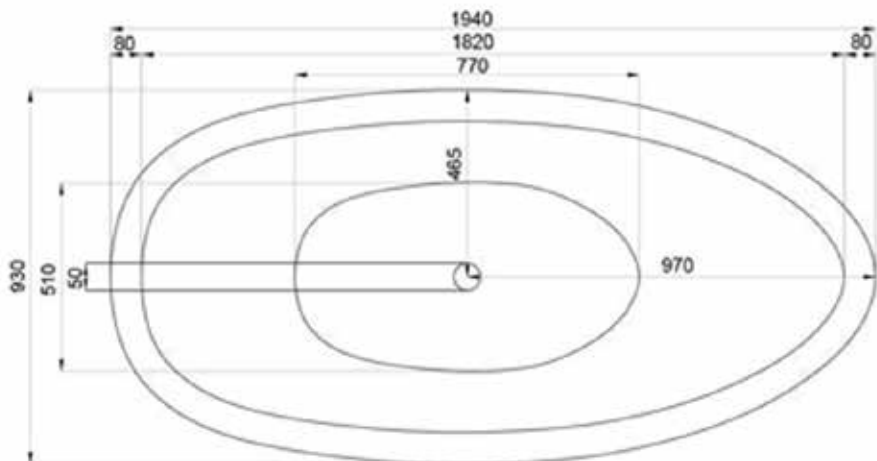

# JEE-O by DADO elaine bath specifications

Article code:	<b>SBM050</b>	Dimension package:	L 2040 x W 1000 x H 660 mm
Material:	DADOquartz - Scratch & abrasion resistant	Package weight:	L 80.3 x W 39.4 x H 26.0" / 50kg /110lb
Color:	Pearl white matt finish	UV stability:	6 / BSEN438
Waste diameter:	50mm	25 year warranty	
Dimensions:	L 1940 x W 930 x H 530 mm L 76.4 x W 36.6 x H 20.9"	HS code:	69109000
Bathtub rim:	80mm /3.1"		
Net weight:	100kg /220lb		
Water capacity:	225L /59.4gal		

Note: cast products are subject to size variation of +/- 5 %