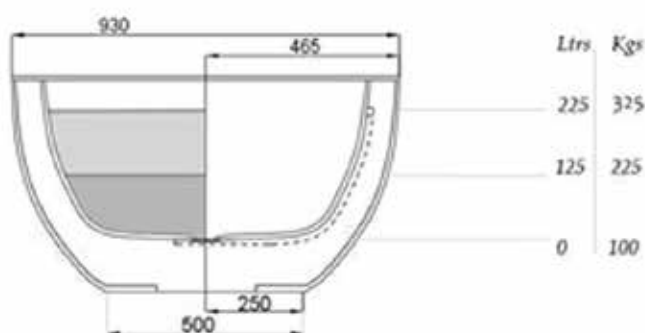

# JEE-O by DADO elaine bath specifications

Article code:	<b>SBM050</b>	Dimension package:	L 2040 x W 1000 x H 660 mm
Material:	DADOquartz - Scratch & abrasion resistant	Package weight:	L 80.3 x W 39.4 x H 26.0" / 50kg /110lb
Color:	Pearl white matt finish	UV stability:	6 / BSEN438
Waste diameter:	50mm	25 year warranty	
Dimensions:	L 1940 x W 930 x H 530 mm L 76.4 x W 36.6 x H 20.9"	HS code:	69109000
Bathtub rim:	80mm /3.1"		
Net weight:	100kg /220lb		
Water capacity:	225L /59.4gal		

Note: cast products are subject to size variation of +/- 5 %