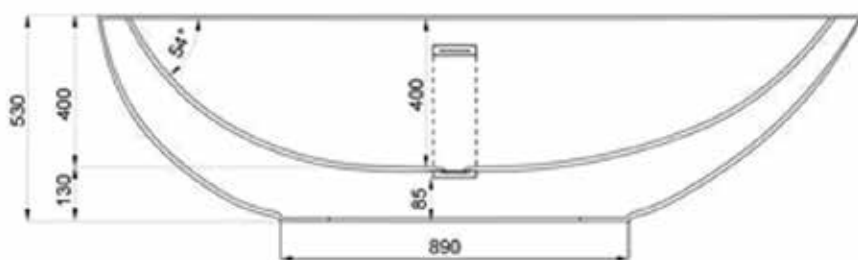

# JEE-O by DADO elaine bath specifications

Article code:	<b>SBM050</b>	Dimension package:	L 2040 x W 1000 x H 660 mm
Material:	DADOquartz - Scratch & abrasion resistant	Package weight:	L 80.3 x W 39.4 x H 26.0" / 50kg /110lb
Color:	Pearl white matt finish	UV stability:	6 / BSEN438
Waste diameter:	50mm	25 year warranty	
Dimensions:	L 1940 x W 930 x H 530 mm L 76.4 x W 36.6 x H 20.9"	HS code:	69109000
Bathtub rim:	80mm /3.1"		
Net weight:	100kg /220lb		
Water capacity:	225L /59.4gal		

Note: cast products are subject to size variation of +/- 5 %