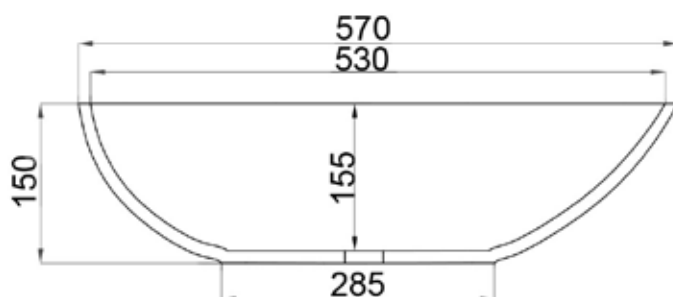

JEE-O by DADO elaine basin specifications

Article code:	SWMBAS57 Topmounted or underslung	Dimension package:	L 620 x W 440 x H 210 mm L 24.4 x W 17.3 x H 8.3"
Material:	DADOquartz - Scratch & abrasion resistant	Package weight:	5kg /11.0lb
Color:	Pearl white matt finish	UV stability:	6 / BSEN438
Waste diameter:	40mm	25 year warranty	
Dimensions:	L 570 x W 380 x H 150 mm L 22.5 x W 15.0 x H 5.9"	HS code:	69109000
Basin rim:	20mm /0.8"		
Net weight:	15kg /33.0lb		

Note: cast products are subject to size variation of +/- 5 %