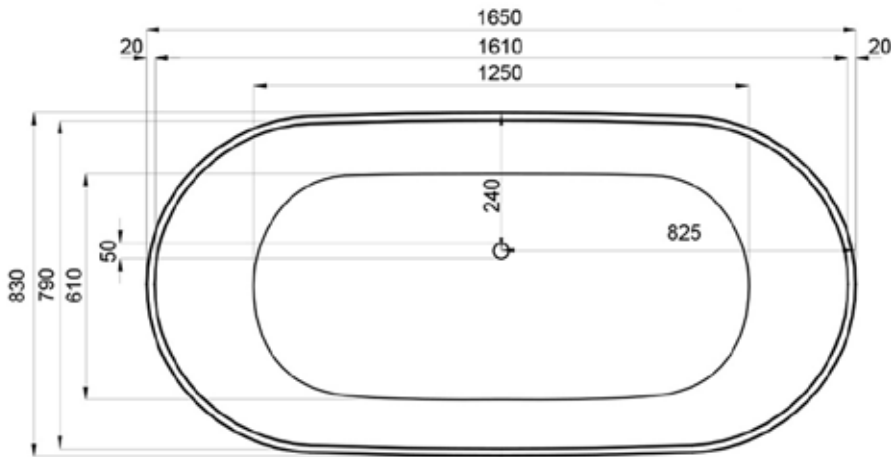

JEE-O by DADO dubai bath specifications

Article code:	SBM059	Dimension package:	L 1790 x W 920 x H 720 mm L 70.5 x W 36.2 x H 28.3"
Material:	DADOquartz - Scratch & abrasion resistant	Package weight:	50kg /110lb
Color:	Pearl white matt finish	UV stability:	6 / BSEN438
Waste diameter:	50mm	25 year warranty	
Dimensions:	L 1650 x W 830 x H 500 mm L 65.9 x W 32.7 x H 19.7"	HS code:	69109000
Bathtub rim:	20mm /0.8"		
Net weight:	80kg /176lb		
Water capacity:	275L /72.6gal		

Note: cast products are subject to size variation of +/- 5 %