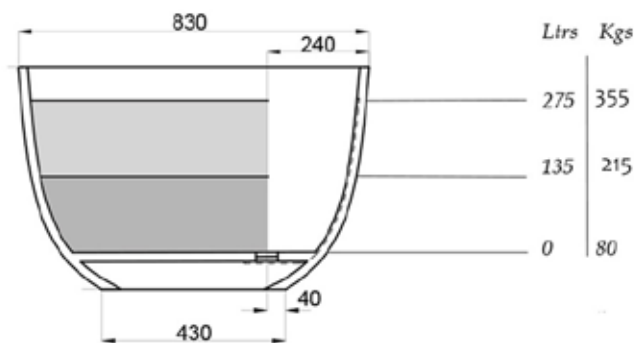

JEE-O by DADO dubai bath specifications

Article code:	SBM059	Dimension package:	L 1790 x W 920 x H 720 mm L 70.5 x W 36.2 x H 28.3"
Material:	DADOquartz - Scratch & abrasion resistant	Package weight:	50kg /110lb
Color:	Pearl white matt finish	UV stability:	6 / BSEN438
Waste diameter:	50mm	25 year warranty	
Dimensions:	L 1650 x W 830 x H 500 mm L 65.9 x W 32.7 x H 19.7"	HS code:	69109000
Bathtub rim:	20mm /0.8"		
Net weight:	80kg /176lb		
Water capacity:	275L /72.6gal		

Note: cast products are subject to size variation of +/- 5 %