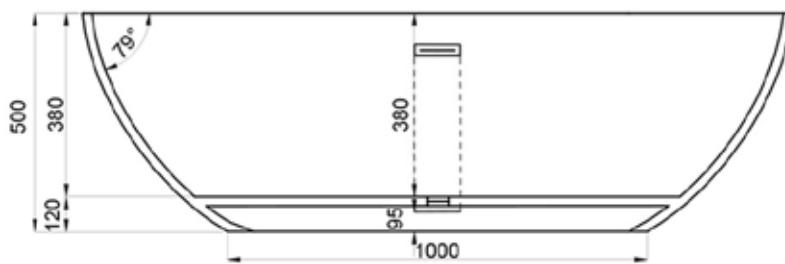

JEE-O by DADO dubai bath specifications

Article code:	SBM059	Dimension package:	L 1790 x W 920 x H 720 mm L 70.5 x W 36.2 x H 28.3"
Material:	DADOquartz - Scratch & abrasion resistant	Package weight:	50kg /110lb
Color:	Pearl white matt finish	UV stability:	6 / BSEN438
Waste diameter:	50mm	25 year warranty	
Dimensions:	L 1650 x W 830 x H 500 mm L 65.9 x W 32.7 x H 19.7"	HS code:	69109000
Bathtub rim:	20mm /0.8"		
Net weight:	80kg /176lb		
Water capacity:	275L /72.6gal		

Note: cast products are subject to size variation of +/- 5 %