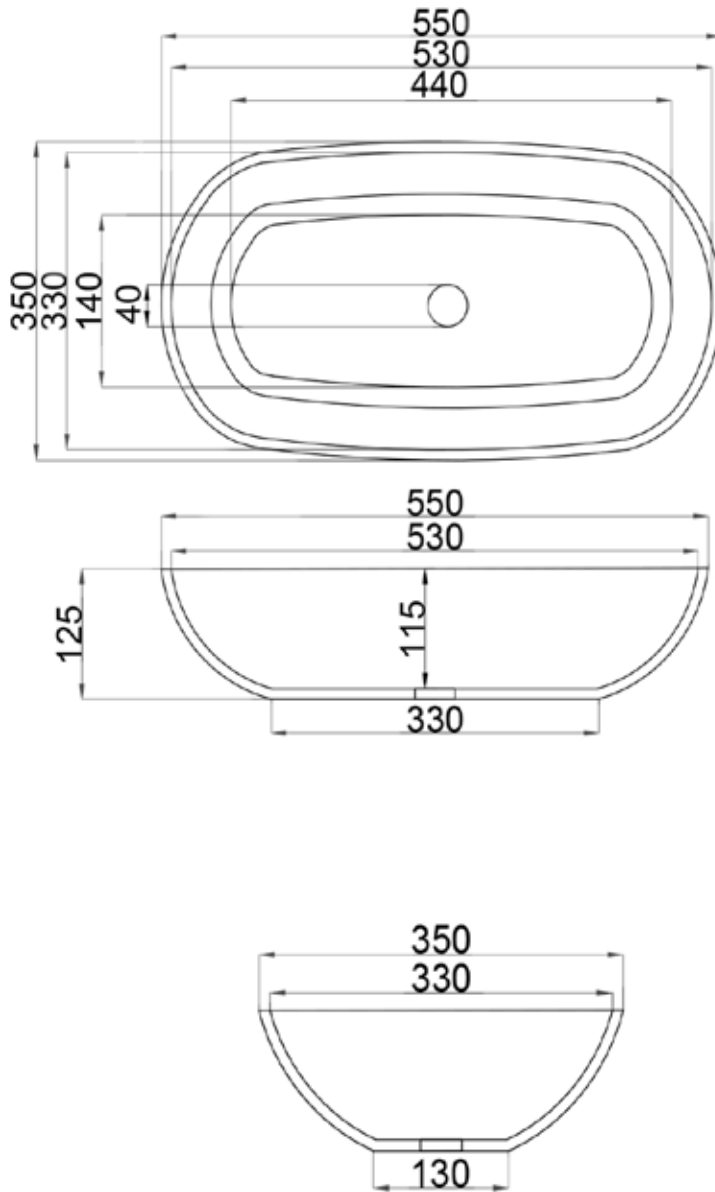

# JEE-O by DADO dubai basin specifications

Article code: **SWMBAS61**  
Topmounted or underslung

Material: DADOquartz - Scratch & abrasion resistant

Color: Pearl white matt finish

Waste diameter: 40mm

Dimensions: L 550 x W 350 x H 125 mm  
L 21.7 x W 13.8 x H 4.9"

Basin rim: 8-10mm / 0.3-0.4"

Net weight: 8kg / 17.6lb

Dimension package: L 600 x W 400 x H 140 mm  
L 23.6 x W 15.7 x H 5.5"

Package weight: 0,3kg / 0.66lb

UV stability: 6 / BSEN438

25 year warranty

HS code: 69109000

Note: cast products are subject to size variation of +/- 5 %