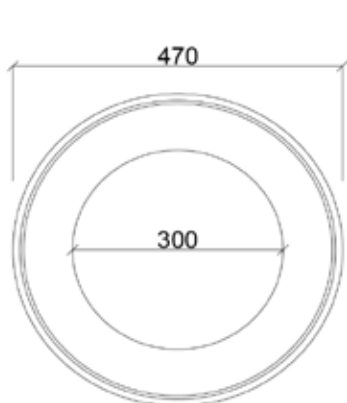

JEE-O by DADO blue basin specifications

Article code:	SWMBAS67 Topmounted or underslug	Dimension package:	L 490 x W 490 x H 490 mm L 19.3 x W 19.3 x H 19.3"
Material:	DADOquartz - Scratch & abrasion resistant	Package weight:	1kg /2.2lb
Color:	Pearl white matt finish	UV stability:	6 / BSEN438
Waste diameter:	40mm	25 year warranty	
Dimensions:	L 470 x W 470 x H 450 mm L 18.5 x W 18.5 x H 17.7"	HS code:	69109000
Basin rim:	10-15mm /0.04-0.06"		
Net weight:	19kg /41.9lb		

Note: cast products are subject to size variation of +/- 5 %