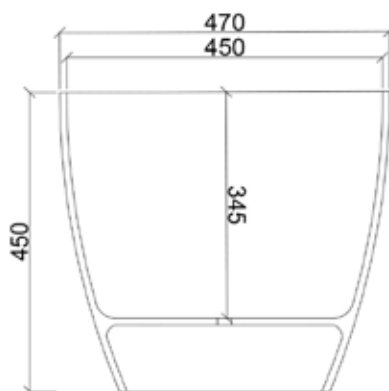

JEE-O by DADO blue basin specifications

Article code:	SWMBAS67 Topmounted or underslug	Dimension package:	L 490 x W 490 x H 490 mm L 19.3 x W 19.3 x H 19.3"
Material:	DADOquartz - Scratch & abrasion resistant	Package weight:	1kg /2.2lb
Color:	Pearl white matt finish	UV stability:	6 / BSEN438
Waste diameter:	40mm	25 year warranty	
Dimensions:	L 470 x W 470 x H 450 mm L 18.5 x W 18.5 x H 17.7"	HS code:	69109000
Basin rim:	10-15mm /0.04-0.06"		
Net weight:	19kg /41.9lb		

Note: cast products are subject to size variation of +/- 5 %