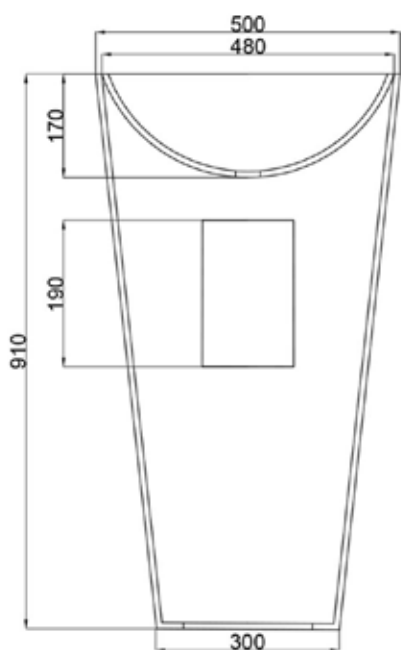

JEE-O by DADO anelli basin specifications

Article code:	SWMBAS37	Dimension package:	L 580 x W 580 x H 940 mm L 22.8 x W 22.8 x H 37.0"
Material:	DADOquartz - Scratch & abrasion resistant	Package weight:	5kg /11.0lb
Color:	Pearl white matt finish	UV stability:	6 / BSEN438
Waste diameter:	40mm	25 year warranty:	
Dimensions:	L 500 x W 500 x H 910 mm L 19.7 x W 19.7 x H 35.8"	HS code:	69109000
Basin rim:	28-33mm /1.1-1.3"		
Net weight:	25kg /55.1lb		

Note: cast products are subject to size variation of +/- 5 %