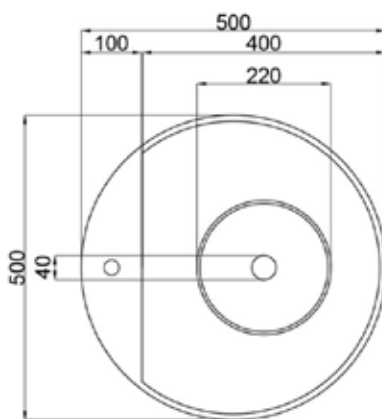

JEE-O by DADO anelli basin specifications

Article code:	SWMBAS37	Dimension package:	L 580 x W 580 x H 940 mm L 22.8 x W 22.8 x H 37.0"
Material:	DADOquartz - Scratch & abrasion resistant	Package weight:	5kg /11.0lb
Color:	Pearl white matt finish	UV stability:	6 / BSEN438
Waste diameter:	40mm	25 year warranty:	
Dimensions:	L 500 x W 500 x H 910 mm L 19.7 x W 19.7 x H 35.8"	HS code:	69109000
Basin rim:	28-33mm /1.1-1.3"		
Net weight:	25kg /55.1lb		

Note: cast products are subject to size variation of +/- 5 %