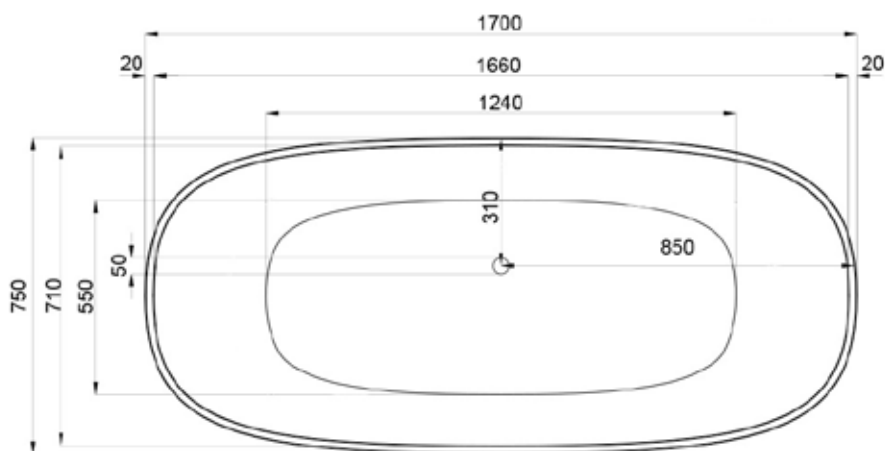

JEE-O by DADO amsterdam bath specifications

Article code:	SBM060	Dimension package:	L 1820 x W 850 x H 670 mm
Material:	DADOquartz - Scratch & abrasion resistant	Package weight:	50kg /110lb
Color:	Pearl white matt finish	UV stability:	6 / BSEN438
Waste diameter:	50mm	25 year warranty	
Dimensions:	L 1700 x W 750 x H 500 mm L 66.9 x W 29.5 x H 19.7"	HS code:	69109000
Bathtub rim:	20mm /0.8"		
Net weight:	80kg /176lb		
Water capacity:	250L /66,0gal		

Note: cast products are subject to size variation of +/- 5 %