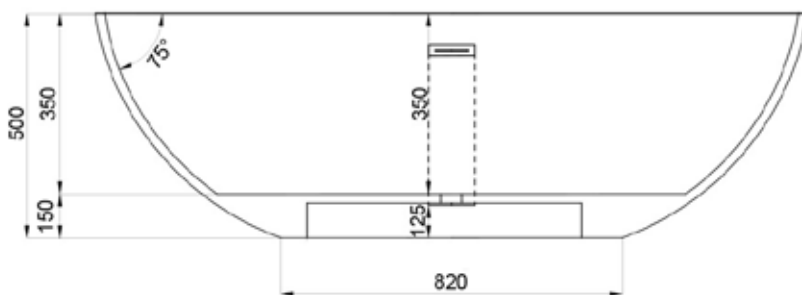

JEE-O by DADO amsterdam bath specifications

Article code:	SBM060	Dimension package:	L 1820 x W 850 x H 670 mm
Material:	DADOquartz - Scratch & abrasion resistant	Package weight:	50kg /110lb
Color:	Pearl white matt finish	UV stability:	6 / BSEN438
Waste diameter:	50mm	25 year warranty	
Dimensions:	L 1700 x W 750 x H 500 mm L 66.9 x W 29.5 x H 19.7"	HS code:	69109000
Bathtub rim:	20mm /0.8"		
Net weight:	80kg /176lb		
Water capacity:	250L /66,0gal		

Note: cast products are subject to size variation of +/- 5 %