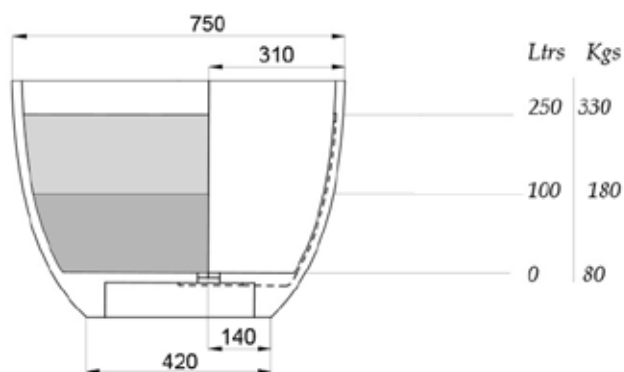

JEE-O by DADO amsterdam bath specifications

Article code:	SBM060	Dimension package:	L 1820 x W 850 x H 670 mm
Material:	DADOquartz - Scratch & abrasion resistant	Package weight:	50kg /110lb
Color:	Pearl white matt finish	UV stability:	6 / BSEN438
Waste diameter:	50mm	25 year warranty	
Dimensions:	L 1700 x W 750 x H 500 mm L 66.9 x W 29.5 x H 19.7"	HS code:	69109000
Bathtub rim:	20mm /0.8"		
Net weight:	80kg /176lb		
Water capacity:	250L /66,0gal		

Note: cast products are subject to size variation of +/- 5 %