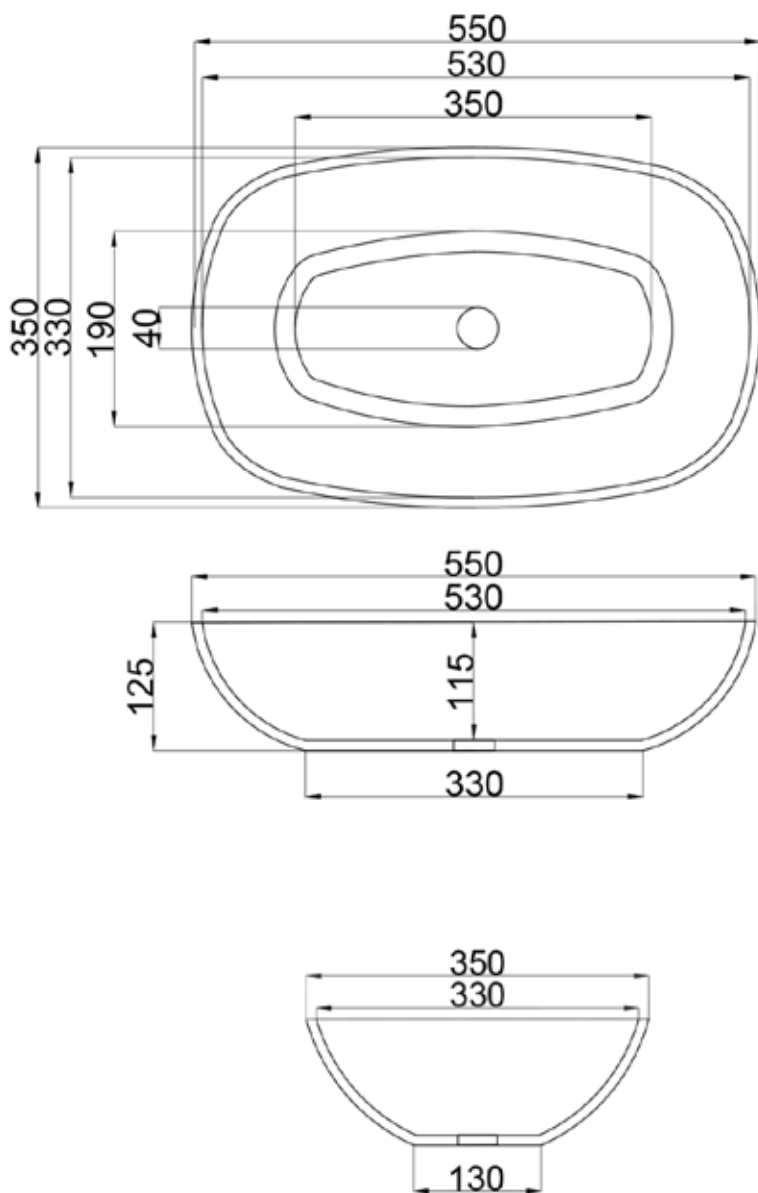

# JEE-O by DADO amsterdam basin specifications

Article code:	<b>SWMBAS62</b> Topmounted or underslung	Dimension package:	L 600 x W 400 x H 140 mm
Material:	DADOquartz - Scratch & abrasion resistant	Package weight:	0,3kg /0.66lb
Color:	Pearl white matt finish	UV stability:	6 / BSEN438
Waste diameter:	40mm	25 year warranty	
Dimensions:	L 550 x W 350 x H 125 mm L 21.7 x W 13.8 x H 4.9"	HS code:	69109000
Basin rim:	8-10mm /0.3-0.4"		
Net weight:	8kg /17.6lb		

Note: cast products are subject to size variation of +/- 5 %