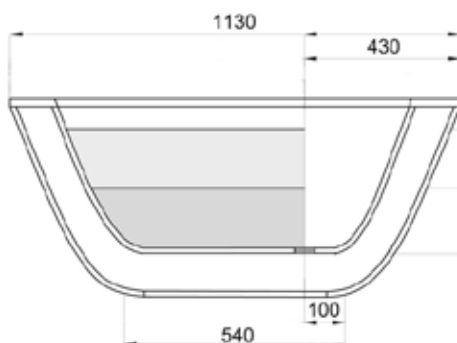

JEE-O by DADO acanthus bath specifications

Ltrs	Kgs
275	530
125	255
0	130

Note :
when using the JEE-O bath siphon in this bathtub make sure to add an additional minimum recess of 3 cm under the bath

Article code:	SBM033	Dimension package:	L 1920 x W 1190 x H 680 mm
Material:	DADOquartz - Scratch & abrasion resistant	Package weight:	50kg /110lb
Color:	Pearl white matt finish	UV stability:	6 / BSEN438
Waste diameter:	50mm	25 year warranty:	
Dimensions:	L 1850 x W 1130 x H 500 mm L 72.8 x W 44.5 x H 19.7"	HS code:	69109000
Bathtub rim:	120mm /4.7"		
Net weight:	130kg /286lb		
Water capacity:	275L /72,6gal		

Note: cast products are subject to size variation of +/- 5 %