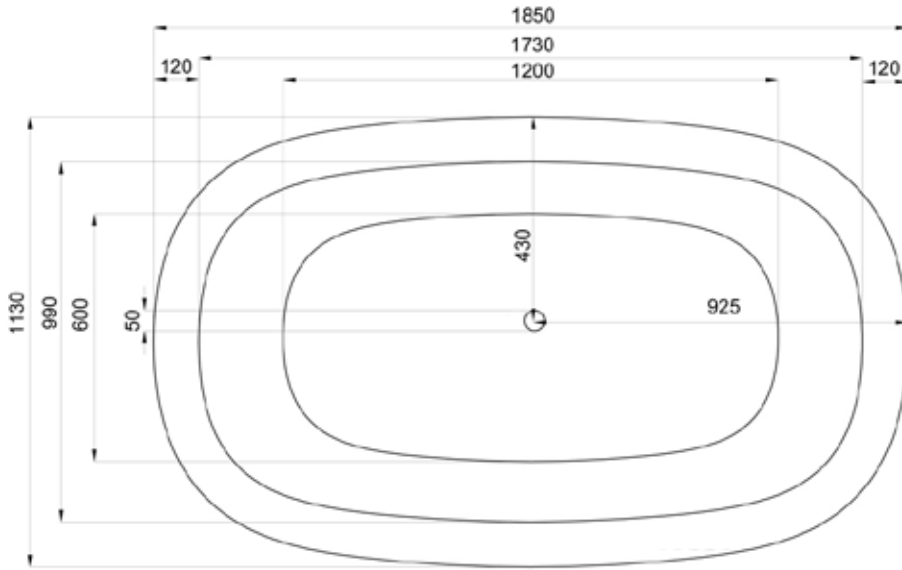

JEE-O by DADO acanthus bath specifications

Ltrs	Kgs
275	530
125	255
0	130

Note :
when using the JEE-O bath siphon in this bathtub make sure to add an additional minimum recess of 3 cm under the bath

Article code:	SBM033	Dimension package:	L 1920 x W 1190 x H 680 mm
Material:	DADOquartz - Scratch & abrasion resistant	Package weight:	50kg /110lb
Color:	Pearl white matt finish	UV stability:	6 / BSEN438
Waste diameter:	50mm	25 year warranty:	
Dimensions:	L 1850 x W 1130 x H 500 mm L 72.8 x W 44.5 x H 19.7"	HS code:	69109000
Bathtub rim:	120mm /4.7"		
Net weight:	130kg /286lb		
Water capacity:	275L /72,6gal		

Note: cast products are subject to size variation of +/- 5 %