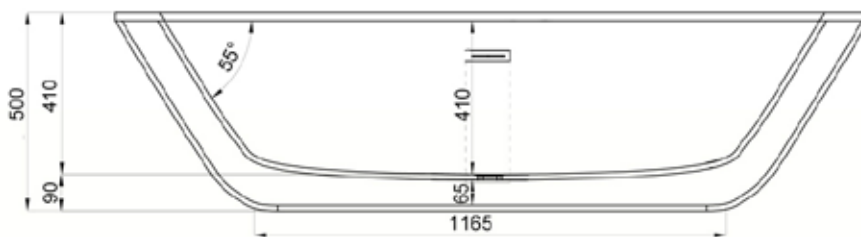

JEE-O by DADO acanthus bath specifications

Ltrs	Kgs
275	530
125	255
0	130

Note :
when using the JEE-O bath siphon in this bathtub make sure to add an additional minimum recess of 3 cm under the bath

Article code:	SBM033	Dimension package:	L 1920 x W 1190 x H 680 mm
Material:	DADOquartz - Scratch & abrasion resistant	Package weight:	50kg /110lb
Color:	Pearl white matt finish	UV stability:	6 / BSEN438
Waste diameter:	50mm	25 year warranty:	
Dimensions:	L 1850 x W 1130 x H 500 mm L 72.8 x W 44.5 x H 19.7"	HS code:	69109000
Bathtub rim:	120mm /4.7"		
Net weight:	130kg /286lb		
Water capacity:	275L /72,6gal		

Note: cast products are subject to size variation of +/- 5 %